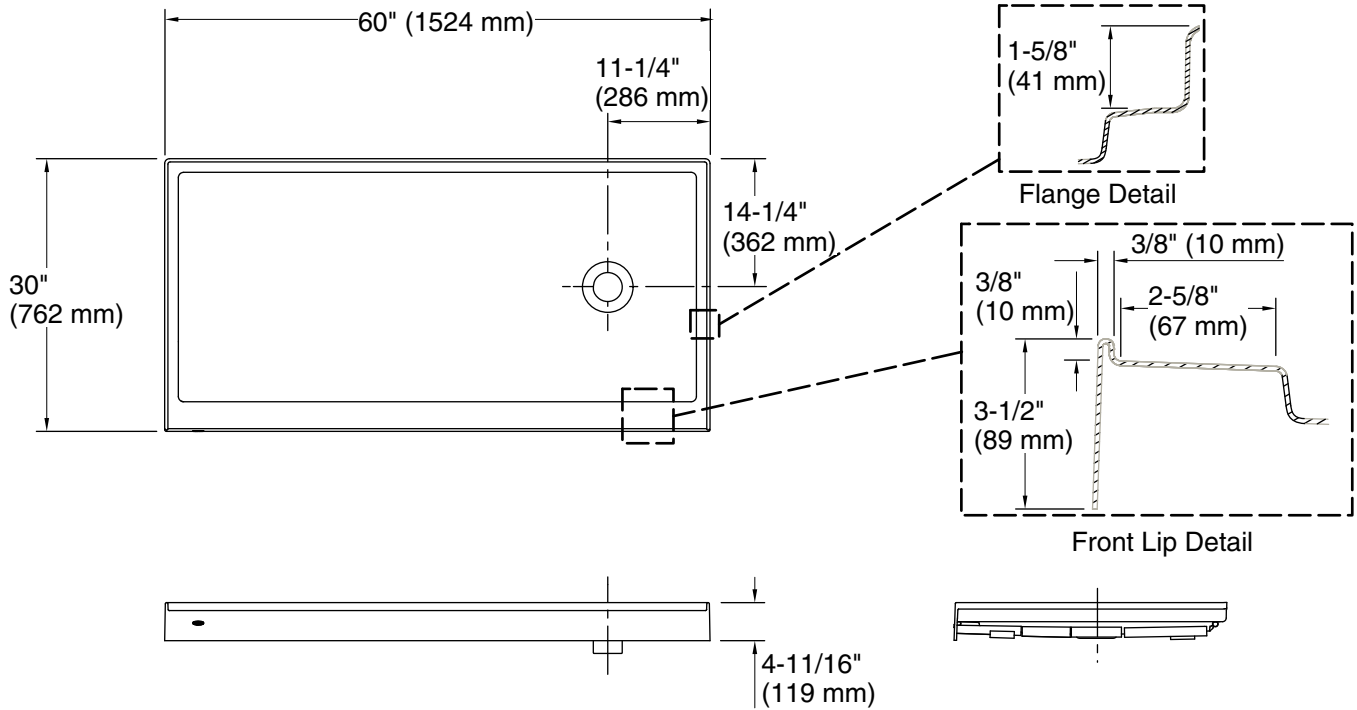

Features

- Low-threshold design for easy entry and exit.
- Molded-in textured floor.
- Water containment bead incorporated into threshold design provides an optimum barrier, preventing water from escaping from shower space.
- Single threshold for alcove installation.
- Coordinates with Choreograph® shower walls and other KOHLER® collections.

Material

- Acrylic.

Installation

- Right drain.

Recommended Products/Accessories

- K-23726 Drain treatment
- K-23732 Tub & shower cleaner
- K-9132 Shower Drain

Codes/Standards

- CSA B45.5/IAPMO Z124
- ASTM E162
- ASTM E662

	0	White
	96	Biscuit
	NY	Dune
	95	Ice™ Grey
	G9	Sandbar

Technical Information

All product dimensions are nominal.

Installation: Three-wall alcove
 Drain location: Right
 Weight: 59 lbs (26.8 kg)

Notes

Measure your actual product for rough-in details.
 Install this product according to the installation instructions.
 Subfloor must be within 1/2" (13 mm) of level.
 This receptor has a front lip. This should be taken into account when installing a shower door.